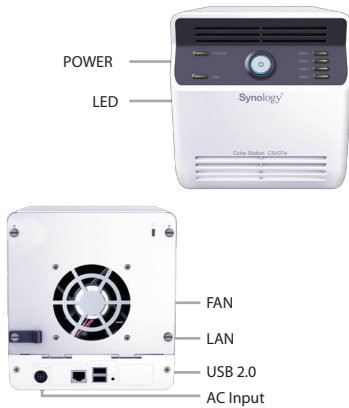

CONNECTIONS & BUTTONS

Technical Specifications

Hardware

- CPU: 266MHz, 64bit@133, with floating point
- Memory: 64MB
- Internal HDD⁽¹⁾: 3.5" SATA(II) X4
- Max Internal Capacity: 8TB (4x 2TB hard drives)⁽⁸⁾
- External HDD Interface: USB 2.0 port X2
- Size: 230mm X 168mm X 184mm
- Weight: 2.23kg
- LAN: Gigabit X1
- Fan: X1 (80mmX80mm)
- Noise Level⁽²⁾: 26dB(A)
- Power Recovery
- AC Input Power Voltage: 100V to 240V
- Power Frequency: 50Hz to 60Hz, Single Phase
- Max Supported IP Camera: 2⁽³⁾
- Operating Temperature: 5°C to 35°C (40°F to 95°F)
- Storage Temperature: -10°C to 70°C (15°F to 155°F)
- Relative Humidity: 5% to 95%RH
- Maximum Operating Altitude: 10,000 feet

Power Consumption⁽⁴⁾

- 52.8W(Access); 16.9W(Hibernation)

Certification

- FCC Class B, CE Class B, BSMI Class B, VCCI Class B

Networking Protocols

- CIFS
- AFP (3.1)
- FTP
- NFS
- Telnet/SSH

Windows ADS Domain Integration

- ADS Support
- Domain users login via Samba/AFP/FTP
- Synology Data Replicator 3 for Domain Users

Security

- "FTP over SSL (explicit)" or "FTP over TLS (explicit)"
- FTP Auto-Block
- Encrypted Network Backup
- Encrypted rsync
- HTTPS Connection

File System

- EXT3
- FAT (External Disk Only)
- NTFS (External Disk Read Only)

File Sharing

- Max User Accounts: 2,048
- Max Groups: 256
- Max Shared Folder: 200
- Max Concurrent Connections(SAMBA, FTP, AFP): 128

Utilities

- Synology Assistant
- Synology Data Replicator 3
- Synology Download Redirector
- Add printer wizard