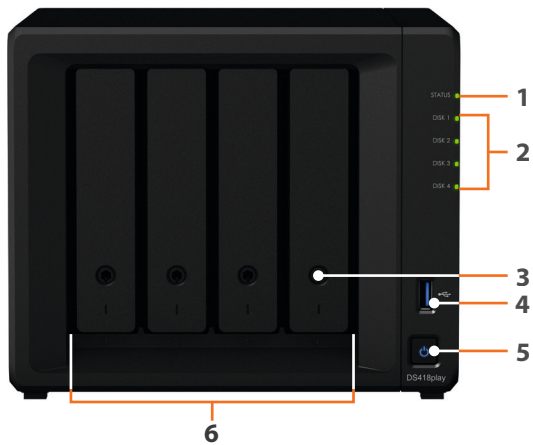

Optimal Performance and Hardware Design

Synology DS418play is a 4-bay network attached storage solution equipped with an **dual-core** processor and **2GB DDR3L memory (expandable up to 6GB)**. With Link Aggregation enabled, DS418play delivers great sequential throughput performance at over **226 MB/s reading** and **220 MB/s writing**¹. With **AES-NI hardware accelerated encryption**, DS418play delivers encrypted data throughput at over **226 MB/s reading** and **185 MB/s writing**¹.

Hardware Overview

Front

Rear

1	Status indicator	2	Drive status indicator	3	Drive tray lock	4	USB 3.0 port
5	Power button and indicator	6	Drive tray	7	1GbE RJ-45 port	8	Reset button
9	USB 3.0 port	10	Power port	11	Fan	12	Kensington Security Slot