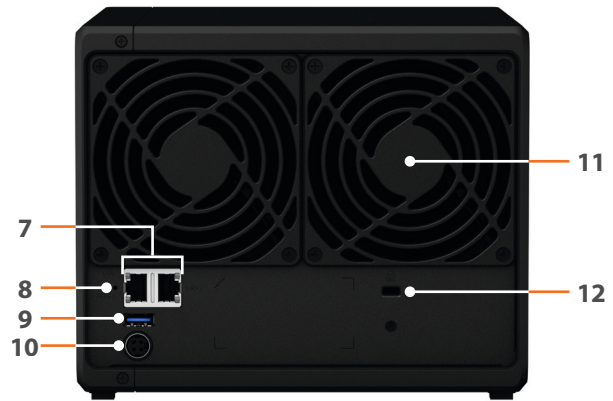

Hardware Overview

Front

Rear

1	Status indicator	2	Drive status indicator	3	Drive tray lock	4	USB 3.0 port
5	Power button and indicator	6	Drive tray	7	1GbE RJ-45 port	8	Reset button
9	USB 3.0 port	10	Power port	11	Fan	12	Kensington Security Slot