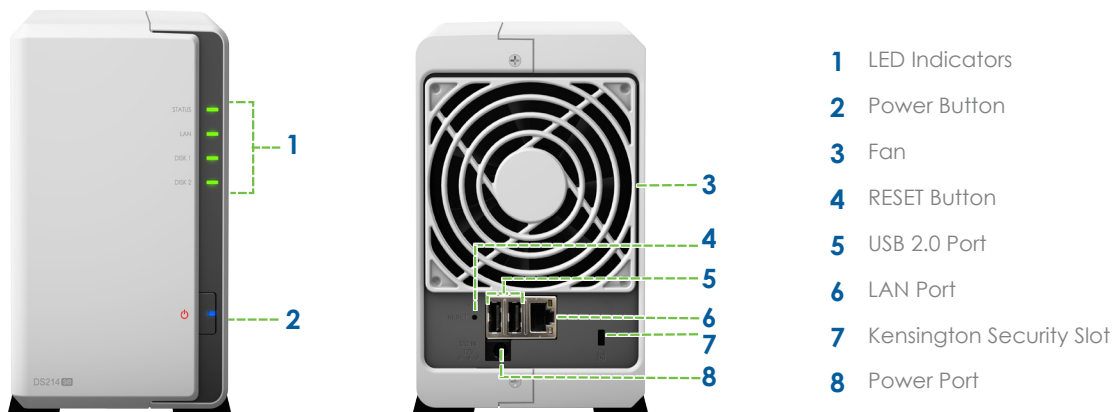

Connections & Buttons

Technical Specifications

Hardware

CPU	Marvell Armada 370 800MHz
Floating Point	Yes
Hardware Encryption Engine	Yes
Memory	DDR3 256MB
Internal HDD/SSD	3.5" or 2.5" SATA(II) X 2 (hard drives not included)
Max Internal Capacity	12TB (2 X 6TB hard drive) (The actual capacity will differ according to volume types.)
External Device Interface	USB 2.0 port X 2
Size (HxWxD)	165mm X 100mm X 225.5mm
Weight	870g
LAN	Gigabit X 1
Wireless Support	Yes (wireless dongles not included)
AC Input Power Voltage	100V to 240V
Power Frequency	50Hz to 60Hz, Single Phase
Operating Temperature	5°C to 35°C (40°F to 95°F)
Storage Temperature	-10°C to 70°C (15°F to 155°F)
Relative Humidity	5% to 95%RH

DSM Specifications

Networking Protocols	CIFS, AFP, NFS, FTP, WebDAV, CalDAV, iSCSI, Telnet, SSH, SNMP, VPN (PPTP, OpenVPN™, L2TP)
File System	Internal: EXT4 External: EXT3, EXT4, FAT, NTFS, HFS+ (Read Only)
File Sharing Capability	Max User Account: 512, Max Group: 128, Max Shared Folder: 256, Max Concurrent CIFS/AFP/FTP Connections: 64
Privilege	Windows Access Control List (ACL)
Directory Service	Windows ADS Domain Integration, LDAP Integration
Security	FTP over SSL/TLS, IP Auto-Block, Firewall, Encrypted Network Backup over Rsync, HTTPS Connection
Utilities	Synology Web Assistant, Synology Assistant, Synology Data Replicator, Cloud Station
Supported Clients	Windows XP onward, Mac OS X 10.5 onward, Ubuntu 9.04 onward
Support Browsers	Chrome, Firefox, Internet Explorer 8 or later, Safari 5 or later, Safari (iOS 5 or later on iPad), Chrome (Android 4.0 on tablets)
Language	English, Deutsch, Français, Italiano, Español, Dansk, Norsk, Svensk, Nederlands, Русский, Polski, Magyar, Português do Brasil, Português Europeu, Türkçe, Český, 日本語, 한국어, 繁體中文, 简体中文